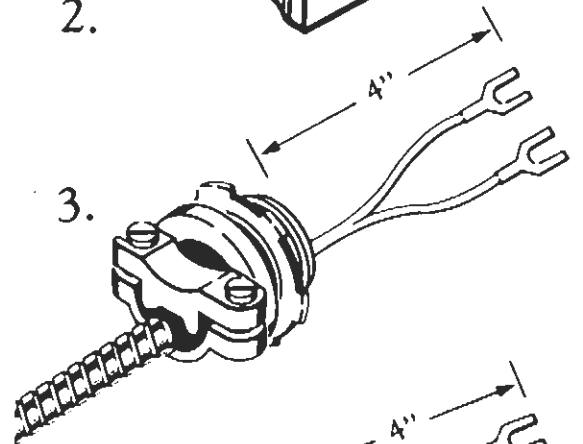

Nozzle thermocouples & RTDs

ARMOUR CAT#A300 ☐-☐-☐-☐
1 2 3 4

OVERBRAID CAT#A310 ☐-☐-☐-☐
1 2 3 4

Terminations

1.

2.

3.

4.

Order information

A300 1 2 3 4
A310 ☐-☐-☐-☐

TYPE

J
K
T
RTD

"B" LENGTH
In Inches

TERMINATION

1
2
3
4

OPTIONS

U-Ungrounded
AA-Special Bolt
Describe