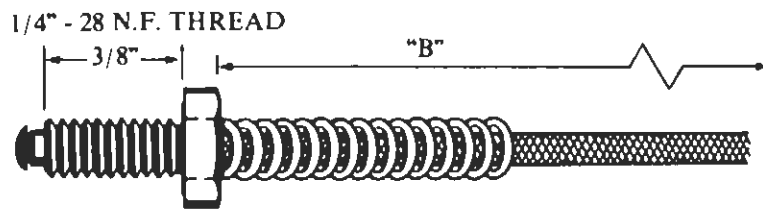

# Nozzle thermocouples & RTDs

ARMOUR CAT#A300 ---  
1 2 3 4

OVERBRAID CAT#A310 ---  
1 2 3 4

## Order information

A300 1 2 3 4  
A310 ---

TYPE

J  
K  
T  
RTD

"B" LENGTH  
In Inches

TERMINATION

1  
2  
3  
4

OPTIONS

U-Ungrounded  
AA-Special Bolt  
Describe