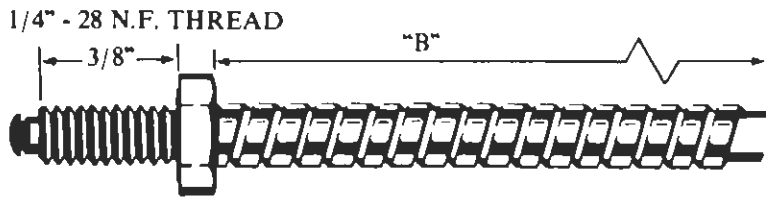

# Nozzle thermocouples & RTDs

ARMOUR CAT#A300 ---  
1 2 3 4

OVERBRAID CAT#A310 ---  
1 2 3 4

## Order information

A300 1 2 3 4  
A310 ---

TYPE

J  
K  
T  
RTD

"B" LENGTH  
In Inches

TERMINATION

1  
2  
3  
4

OPTIONS

U-Ungrounded  
AA-Special Bolt  
Describe