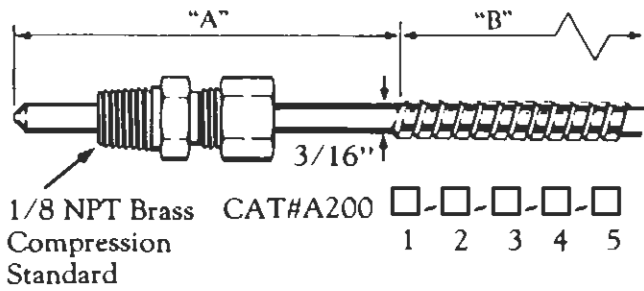

# Fixed compression RTDs & thermocouples

### OPTIONS

- U - Ungrounded
- W - Welded Const.
- 29 - 1/8" Dia. Probe
- 49 - 1/4" Dia. Probe
- 01 - SS Compression 1/8 NPT
- 00 - No fitting Required
- 9 - Fiberglass Wire with Stainless Overbraid
- AA - Special Construction Describe