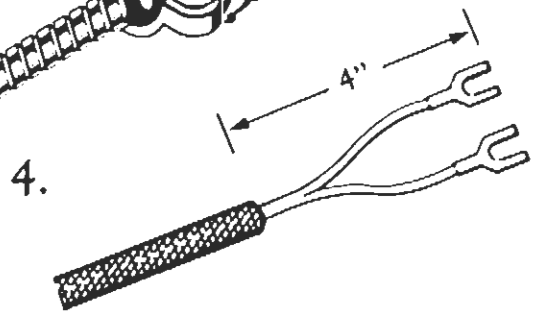

Terminations