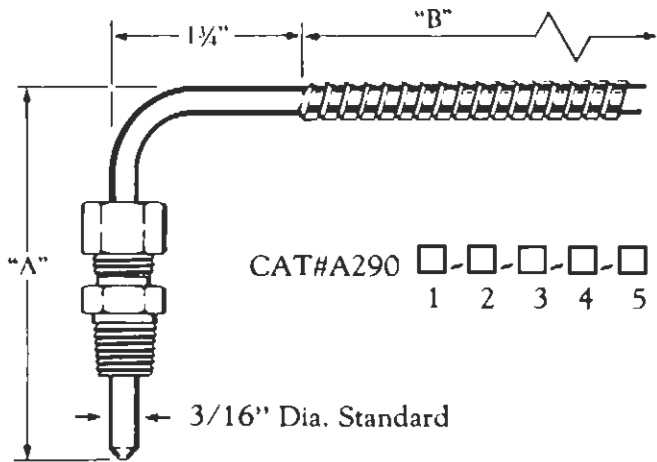

# Fixed compression RTDs & thermocouples

### OPTIONS

- U - Ungrounded
- W - Welded Const.
- 29 - 1/8" Dia. Probe
- 49 - 1/4" Dia. Probe
- 01 - SS Compression 1/8 NPT
- 00 - No fitting Required
- 9 - Fiberglass Wire with Stainless Overbraid
- AA - Special Construction Describe