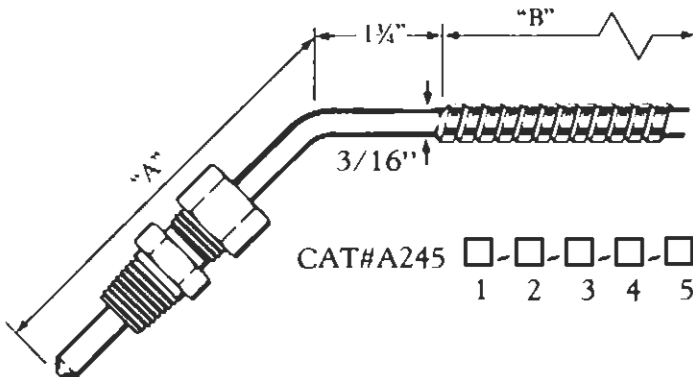

# Fixed compression RTDs & thermocouples

### OPTIONS

- U - Ungrounded
- W - Welded Const.
- 29 - 1/8" Dia. Probe
- 49 - 1/4" Dia. Probe
- 01 - SS Compression 1/8 NPT
- 00 - No fitting Required
- 9 - Fiberglass Wire with Stainless Overbraid
- AA - Special Construction Describe