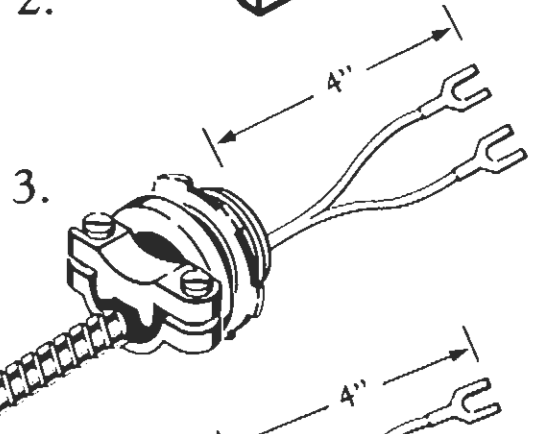

Terminations