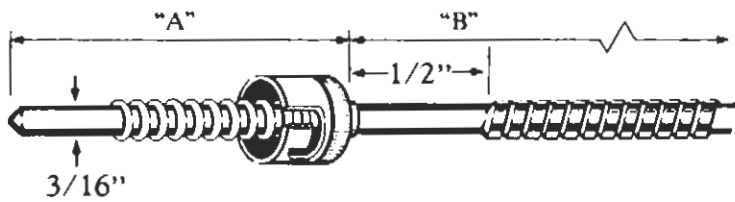

# Fixed bayonet RTDs & thermocouples

CAT#A100 ----  
1 2 3 4 5

CAT#A145 ----  
1 2 3 4 5

CAT#A190 ----  
1 2 3 4 5

## Order information

A100 1 2 3 4 5

A145 ----

A190 ----

TYPE

J  
K  
T  
RTD

"A" LENGTH  
In Inches

"B" LENGTH  
In Inches