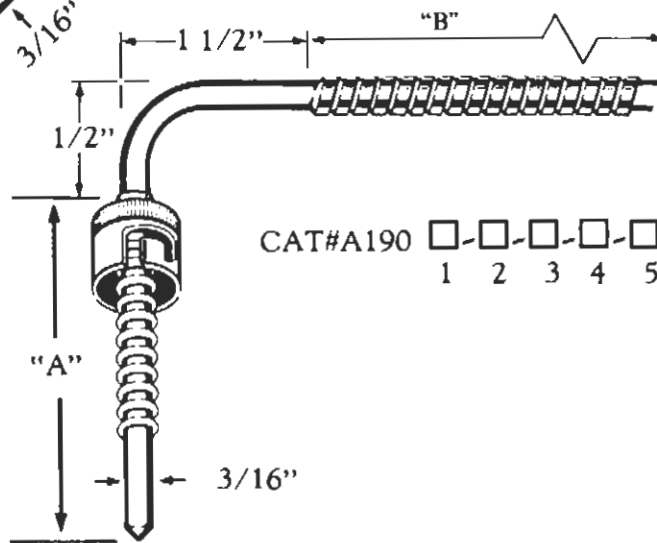

# Fixed bayonet RTDs & thermocouples

CAT#A100 ----  
1 2 3 4 5

CAT#A145 ----  
1 2 3 4 5

CAT#A190 ----  
1 2 3 4 5

## Terminations

1.

2.

3.

4.

## Order information

A100 1 2 3 4 5

A145 ----

A190 ----

TYPE

J  
K  
T  
RTD

"A" LENGTH  
In Inches

"B" LENGTH  
In Inches