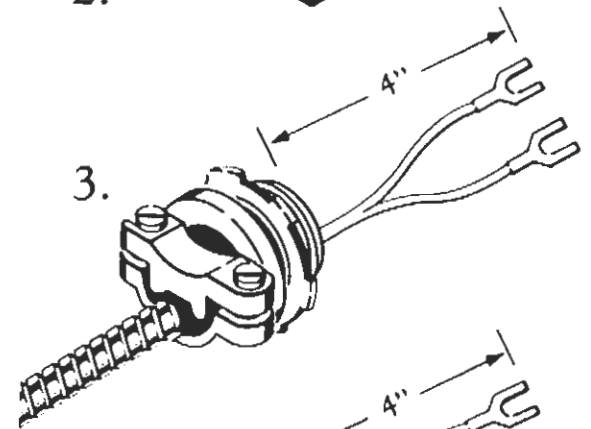

Fixed bayonet RTDs & thermocouples

CAT#A100 ☐-☐-☐-☐-☐
1 2 3 4 5

CAT#A145 ☐-☐-☐-☐-☐
1 2 3 4 5

CAT#A190 ☐-☐-☐-☐-☐
1 2 3 4 5

Terminations

1.

2.

3.

4.

Order information

A100 1 2 3 4 5

A145 ☐-☐-☐-☐-☐

A190 ☐-☐-☐-☐-☐

TYPE

J
K
T
RTD

"A" LENGTH
In Inches

"B" LENGTH
In Inches

TERMINATION

1
2
3
4

OPTIONS

"U"-Ungrounded
AA-Special Construction
Describe