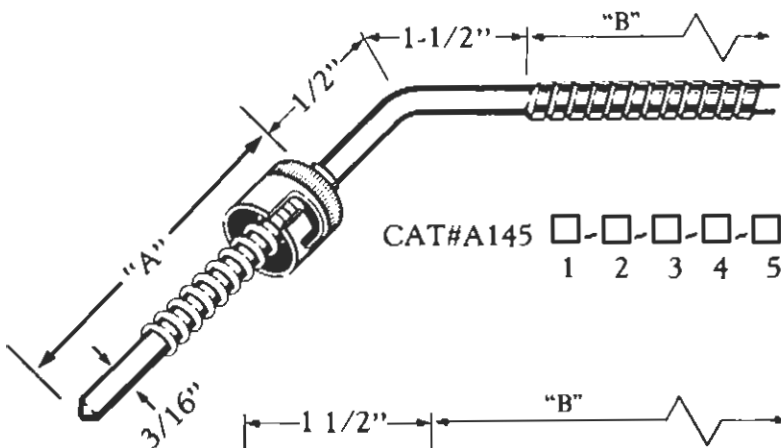

# Fixed bayonet RTDs & thermocouples

CAT#A100 ----  
1 2 3 4 5

CAT#A145 ----  
1 2 3 4 5

CAT#A190 ----  
1 2 3 4 5

## Order information

A100 1 2 3 4 5

A145 ----

A190 ----

TYPE

J  
K  
T  
RTD

"A" LENGTH  
In Inches

"B" LENGTH  
In Inches