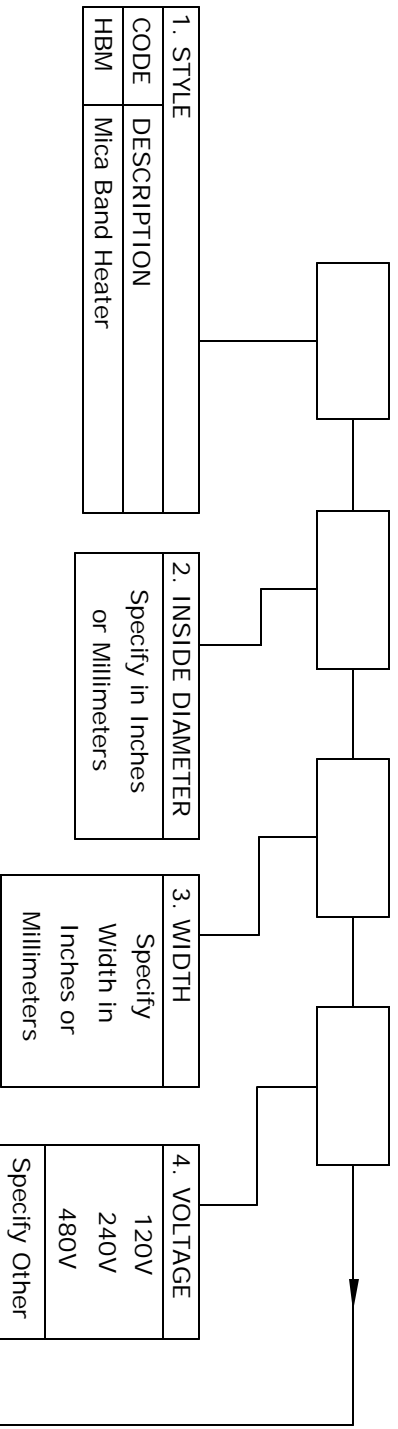

MICA BAND HEATERS

5. WATTAGE
Specify

6. LEAD LENGTH
Specify Length in Inches or Millimeters

7. LEAD TYPE	
CODE	DESCRIPTION
FG	Fiberglass Leadwire
FGA	Fiberglass Leadwire with Stainless Steel Armour
FGS	Fiberglass Leadwire with Stainless Steel Overbraid
TEF	Teflon Leadwire
TFA	Teflon Leadwire with Stainless Steel Armour
TFS	Teflon Leadwire with Stainless Steel Overbraid