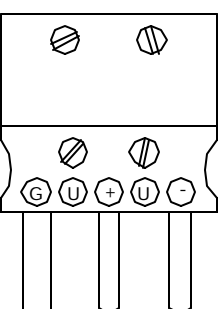

THERMOCOUPLE AND RTD ACCESSORIES

STANDARD PLUG, 2 PIN

STANDARD JACK, 2 PIN

MINIATURE PLUG, 2 PIN

MINIATURE JACK, 2 PIN

STANDARD PLUG, 3 PIN

STANDARD JACK, 3 PIN

MINIATURE PLUG, 3 PIN

MINIATURE JACK, 3 PIN

CABLE CLAMP

NEOPRENE BOOT