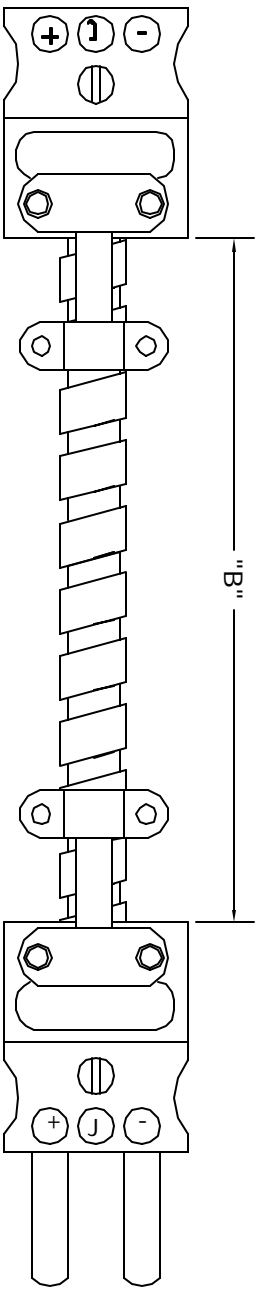

THERMOCOUPLE AND RTD EXTENSION CABLES

A900 STYLE

Thermocouple and RTD extension cables are available with a wide variety of leadwires and protection such as SS armour and over braid, as well as many termination options and lengths. They are used to provide connections between sensors, jack panels or various instrumentation.