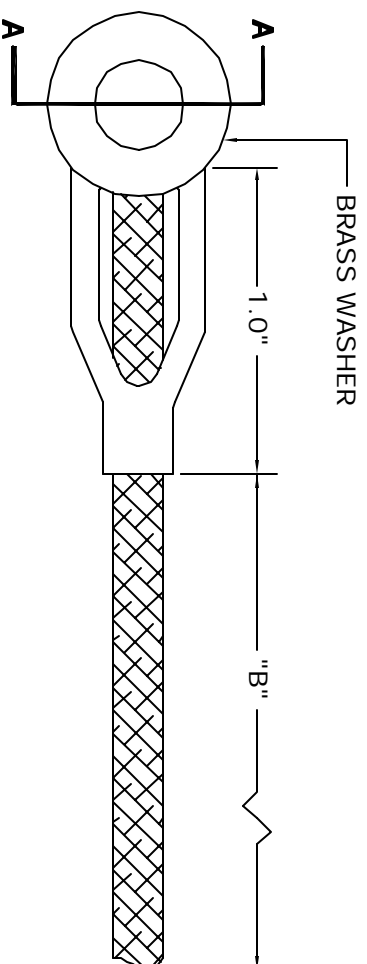

GASKET STYLE THERMOCOUPLES AND RTDs

A600 STYLE

THERMOCOUPLE

RTD

Acrolab's gasket style thermocouples and RTD's are a more heavy duty version of the A700 and A710 ring style. The heavy duty brass washer is reinforced with a strain relief fork crimped to the leadwire. They are ideal for surface temperature measurement as are the ring style sensors.